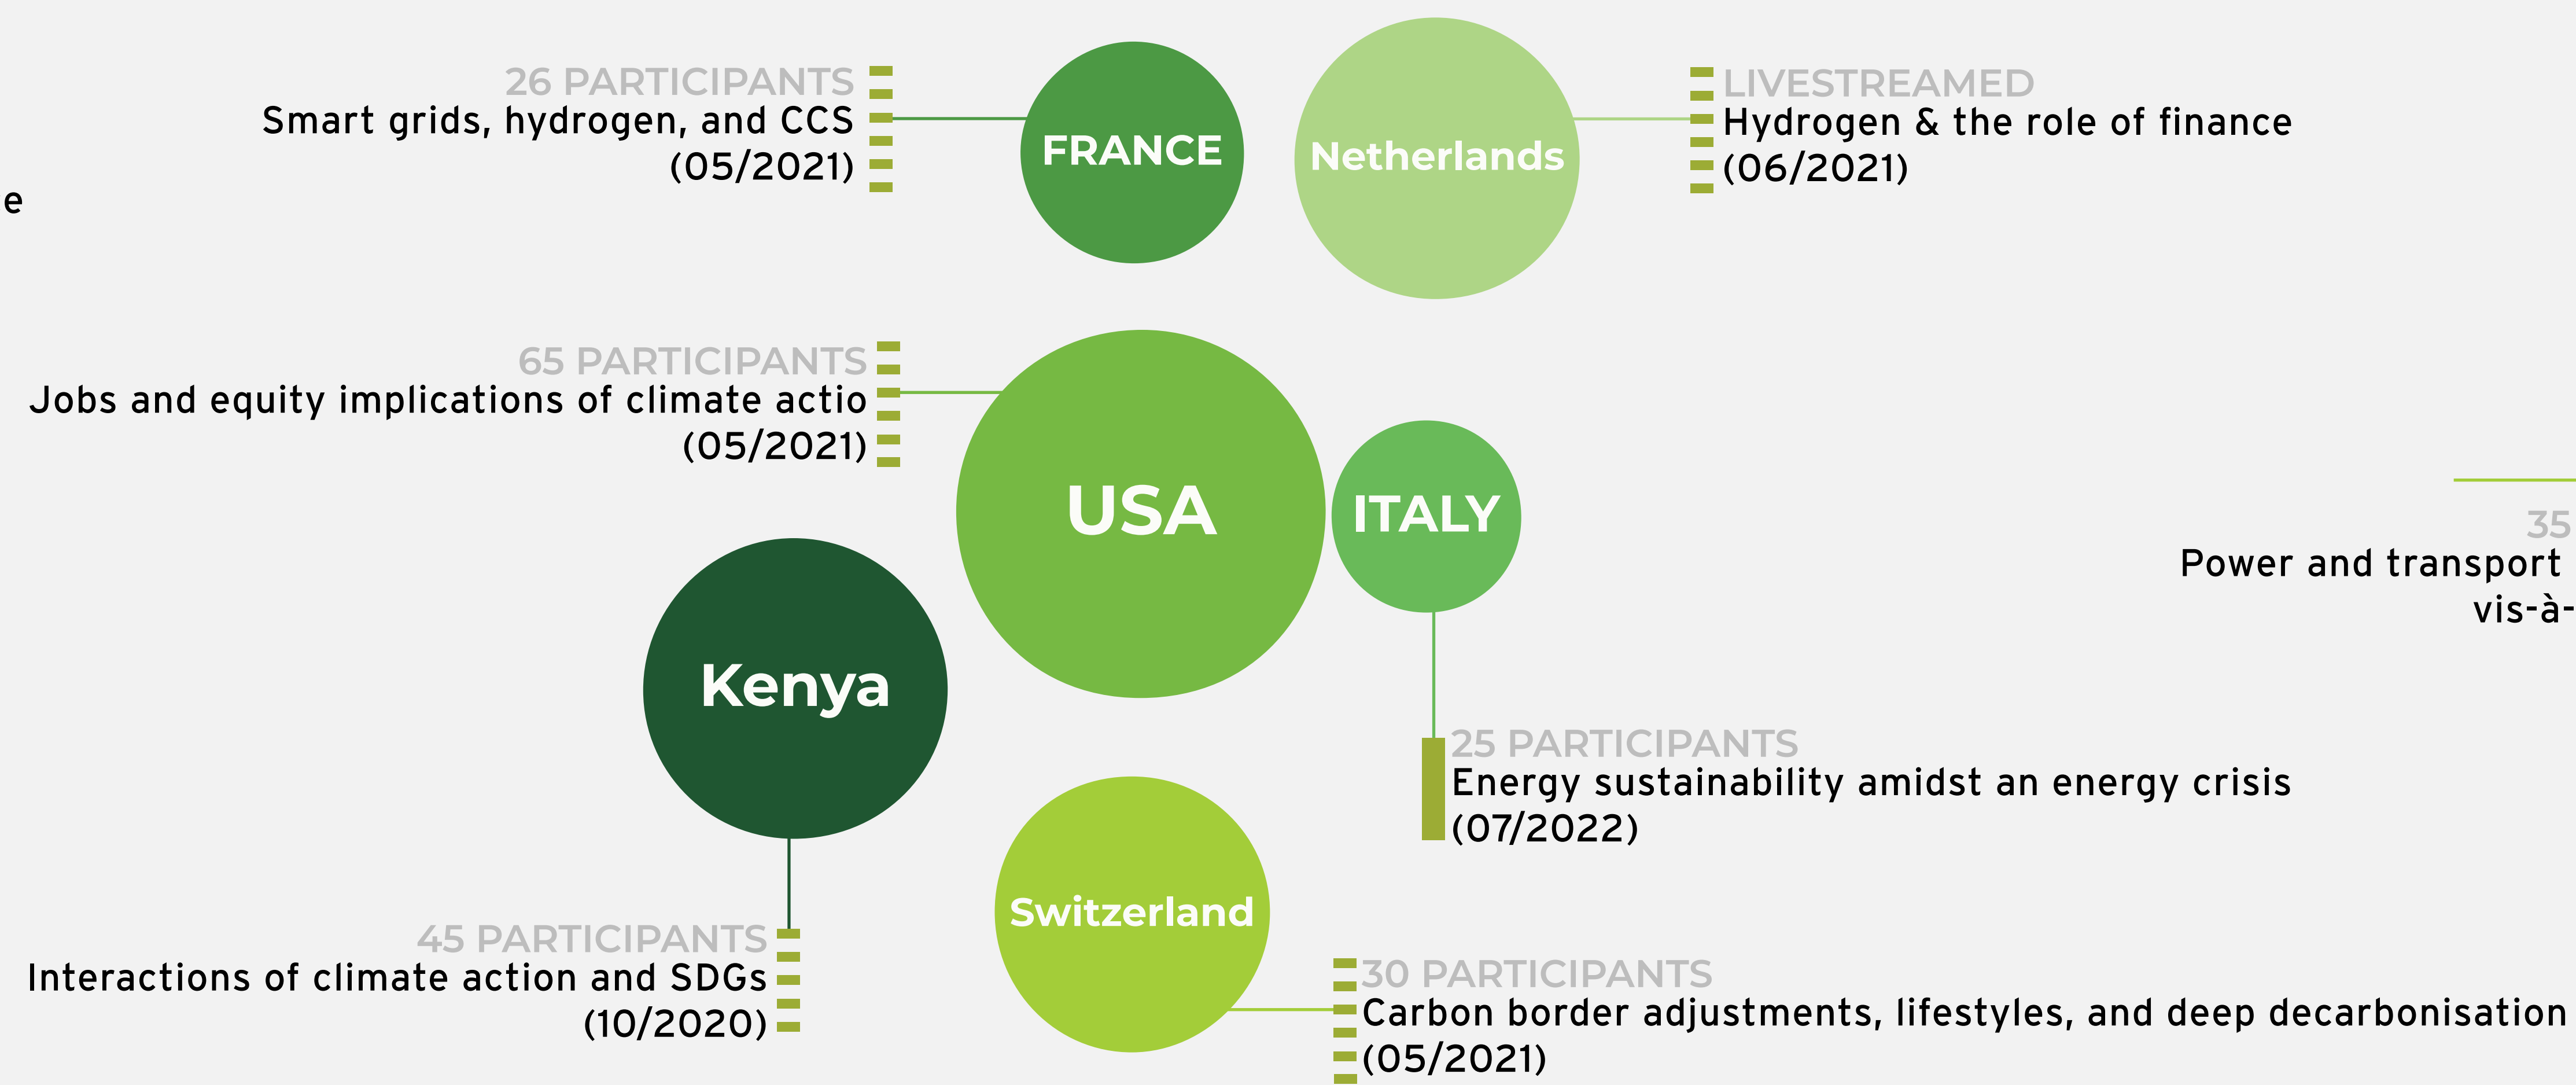

Stakeholder dialogues

Citizen & expert polling

Co-creating transformative policies

Thematic assessments

Scenario co-design

How stakeholders shaped PARIS REINFORCE

Final conferences

Capacity development

Legend

- Online engagement
- Physical engagement